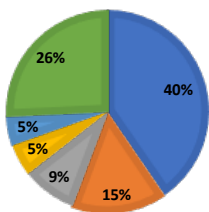

E-NEWS

EDITORIAL CONTENT

Digital informative bulletin for the Argentine market, which supplements the update of the monthly edition of *Hospitalidad & Negocios*.

FREQUENCY

Weekly (every Wednesday).

B2B CIRCULATION

E-mail distribution to professionals of the hospitality and the FF&BB industries through a complete database that includes over 14.000 electronic addresses in Argentina.

DISTRIBUTION BY REGION

■ Buenos Aires ■ Córdoba-SANTA FE ■ Salta-Tucumán
■ Mendoza ■ RIO NEGRO ■ Otras

DISTRIBUTION BY SEGMENT

■ HOTELES ■ Prestadores de servicios ■ RESTAURANTS ■ Otros