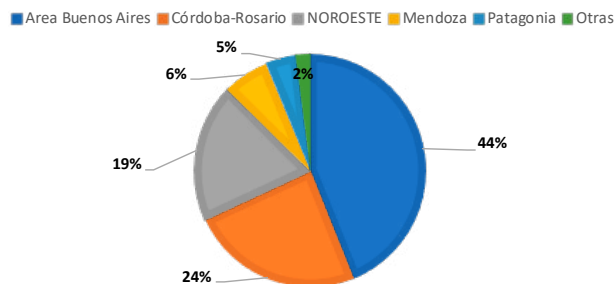

FREQUENCY

Daily (Monday thru Friday).

CIRCULATION

E-mail distribution to professionals of the tourist industry through a complete database that includes over 28.361 electronic addresses (leisure and corporate).

DISTRIBUTION BY REGION

DISTRIBUTION BY SEGMENT

HEADER
570 X 100 PIXELS
200 KB TOP
U\$S 2.160 + VAT

UPPER LATERAL
120 X 190 PIXELS
200 KB TOP
U\$S 1.080 + VAT

LOWER LATERAL
120 X 190 PIXELS
200 KB TOP
U\$S 756 + VAT