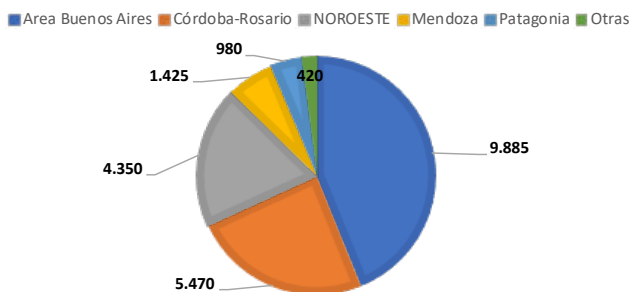

FREQUENCY

Daily (Monday thru Friday).

CIRCULATION

E-mail distribution to professionals of the tourist industry through a complete database that includes over 28.361 electronic addresses (leisure and corporate).

DISTRIBUTION BY REGION

DISTRIBUTION BY SEGMENT

Rates expressed monthly in US Dollars.

DISCOUNTS FOR VOLUME

2 MONTHS	-5%
4 MONTHS	-10%
6 MONTHS	-15%
12 MONTHS	-20%

TECHNICAL SPECIFICATIONS

Digital files in JPG or animated Gif format only with a top weight of 200 kb.