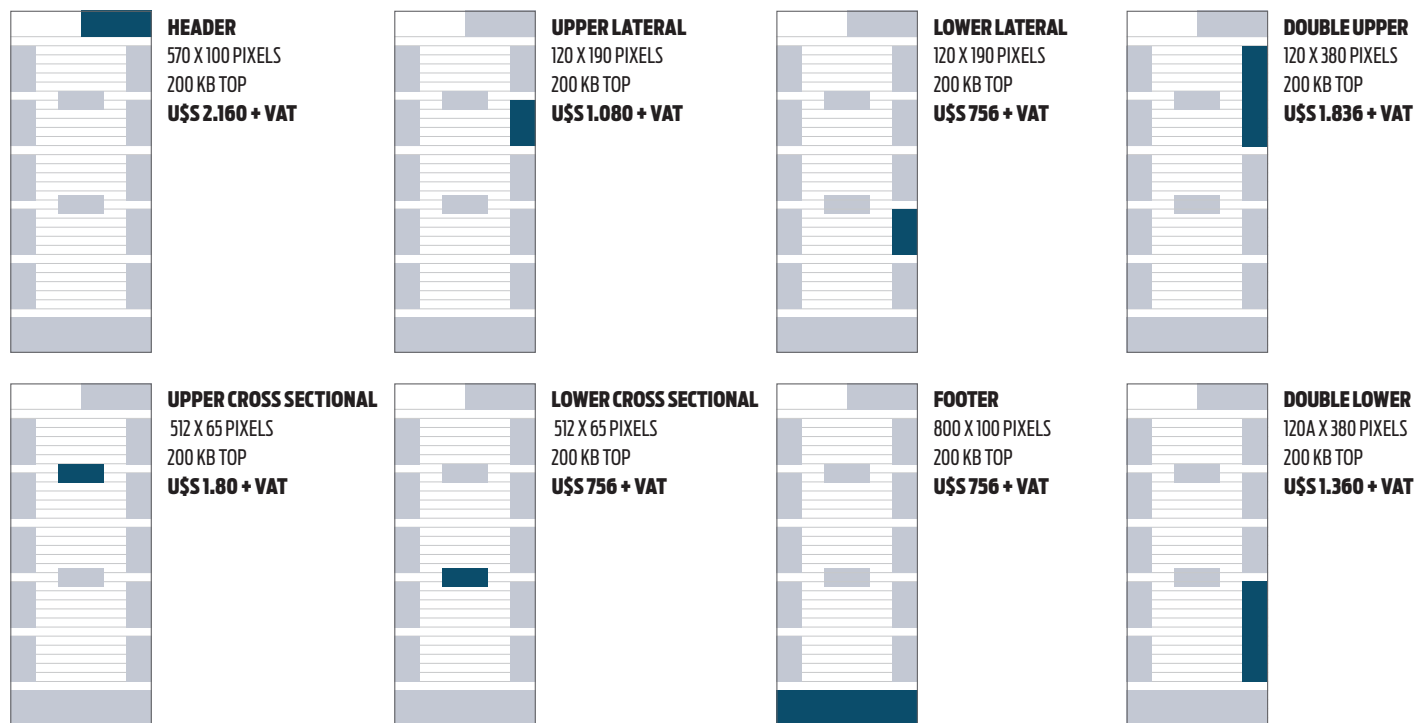

FREQUENCY

Daily (Monday thru Friday).

CIRCULATION

E-mail distribution to professionals of the tourist industry through a complete database that includes over 28.361 electronic addresses (leisure and corporate).

DISTRIBUTION BY REGION

DISTRIBUTION BY SEGMENT

Rates expressed monthly in US Dollars.

DISCOUNTS FOR VOLUME

2 MONTHS	-5%
4 MONTHS	-10%
6 MONTHS	-15%
12 MONTHS	-20%

TECHNICAL SPECIFICATIONS

Digital files in JPG or animated Gif format only with a top weight of 200 kb.