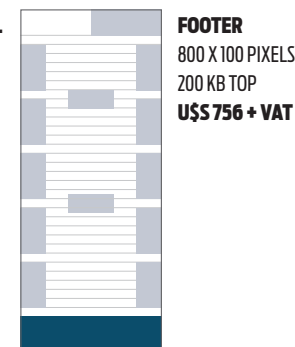

DISTRIBUTION BY SEGMENT

■ Agencias de viajes ■ prestadores de servicio ■ Organismos oficiales ■ Otros