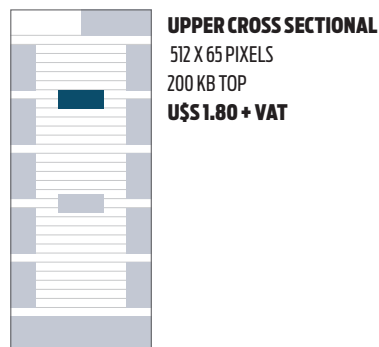

FREQUENCY

Daily (Monday thru Friday).

CIRCULATION

E-mail distribution to professionals in the tourist industry through a complete database that includes over 23.058 e-mail addresses (leisure and corporate).

DISTRIBUTION BY REGION

■ Bogotá ■ Medellín ■ Cali ■ Cartagena ■ Barranquilla ■ Otras

DISTRIBUTION BY SEGMENT

■ Agencias de viajes ■ prestadores de servicio ■ Organismos oficiales ■ Otros

Rates expressed monthly in US Dollars.

DISCOUNTS FOR VOLUME

| | |
|-----------|------|
| 2 MONTHS | -5% |
| 4 MONTHS | -10% |
| 6 MONTHS | -15% |
| 12 MONTHS | -20% |

TECHNICAL SPECIFICATIONS

Digital files in animated JPG or Gif format only, with a top weight of 200 kb.