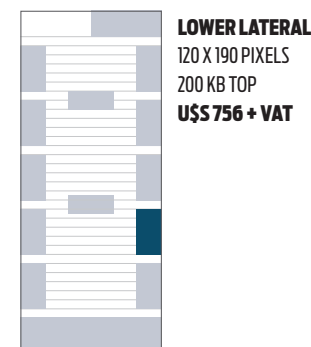

FREQUENCY

Daily (Monday thru Friday).

CIRCULATION

E-mail distribution to professionals in the tourist industry through a complete database that includes over 23.058 e-mail addresses (leisure and corporate).

DISTRIBUTION BY REGION

■ Bogotá ■ Medellín ■ Cali ■ Cartagena ■ Barranquilla ■ Otras

DISTRIBUTION BY SEGMENT

■ Agencias de viajes ■ prestadores de servicio ■ Organismos oficiales ■ Otros

Rates expressed monthly in US Dollars.

DISCOUNTS FOR VOLUME

| | |
|-----------|------|
| 2 MONTHS | -5% |
| 4 MONTHS | -10% |
| 6 MONTHS | -15% |
| 12 MONTHS | -20% |

TECHNICAL SPECIFICATIONS

Digital files in animated JPG or Gif format only, with a top weight of 200 kb.