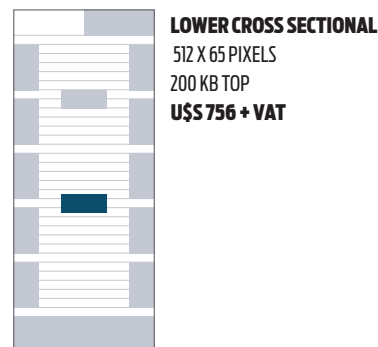

FREQUENCY

Daily (Monday thru Friday).

CIRCULATION

E-mail distribution to professionals in the tourist industry through a complete database that includes over 23.058 e-mail addresses (leisure and corporate).

DISTRIBUTION BY REGION

■ Bogotá ■ Medellín ■ Cali ■ Cartagena ■ Barranquilla ■ Otras

DISTRIBUTION BY SEGMENT

■ Agencias de viajes ■ prestadores de servicio ■ Organismos oficiales ■ Otros

Rates expressed monthly in US Dollars.

DISCOUNTS FOR VOLUME

| | |
|-----------|------|
| 2 MONTHS | -5% |
| 4 MONTHS | -10% |
| 6 MONTHS | -15% |
| 12 MONTHS | -20% |

TECHNICAL SPECIFICATIONS

Digital files in animated JPG or Gif format only, with a top weight of 200 kb.