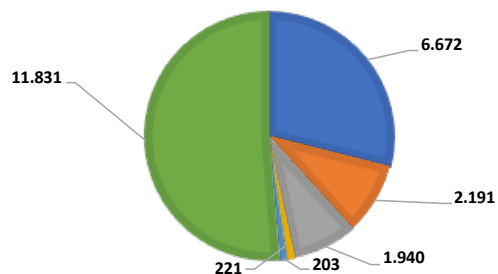

FREQUENCY

Daily (Monday thru Friday).

CIRCULATION

E-mail distribution to professionals in the tourist industry through a complete database that includes over 23.058 e-mail addresses (leisure and corporate).

DISTRIBUTION BY REGION

■ Bogotá ■ Medellín ■ Cali ■ Cartagena ■ Barranquilla ■ Otras

DISTRIBUTION BY SEGMENT

■ Agencias de viajes ■ prestadores de servicio ■ Organismos oficiales ■ Otros

Rates expressed monthly in US Dollars.