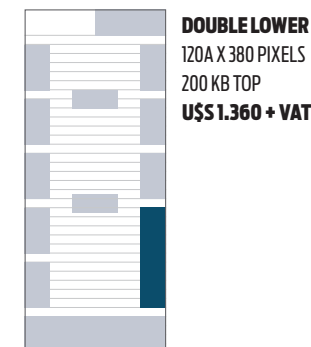

DISTRIBUTION BY SEGMENT

■ Agencias de viajes ■ prestadores de servicio ■ Organismos oficiales ■ Otros