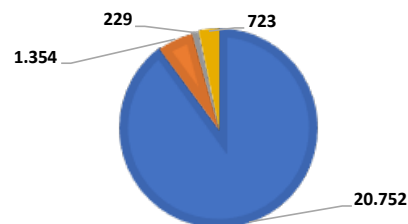

FREQUENCY

Daily (Monday thru Friday).

CIRCULATION

E-mail distribution to professionals in the tourist industry through a complete database that includes over 23.058 e-mail addresses (leisure and corporate).

DISTRIBUTION BY REGION

■ Bogotá ■ Medellín ■ Cali ■ Cartagena ■ Barranquilla ■ Otras

DISTRIBUTION BY SEGMENT

■ Agencias de viajes ■ prestadores de servicio ■ Organismos oficiales ■ Otros

Rates expressed monthly in US Dollars.