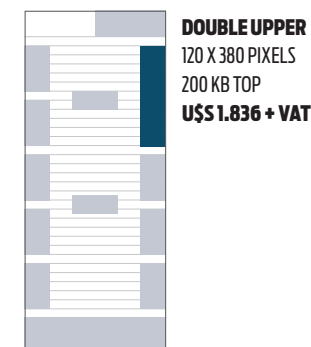

DISTRIBUTION BY SEGMENT

■ Agencias de viajes ■ prestadores de servicio ■ Organismos oficiales ■ Otros