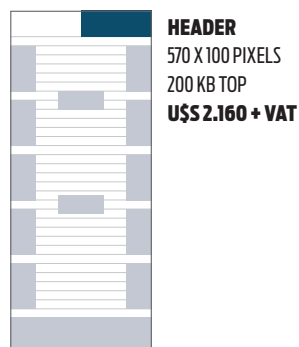

FREQUENCY

Daily (Monday thru Friday).

CIRCULATION

E-mail distribution to professionals in the tourist industry through a complete database that includes over 23.058 e-mail addresses (leisure and corporate).

DISTRIBUTION BY REGION

■ Bogotá ■ Medellín ■ Cali ■ Cartagena ■ Barranquilla ■ Otras

DISTRIBUTION BY SEGMENT

■ Agencias de viajes ■ prestadores de servicio ■ Organismos oficiales ■ Otros

Rates expressed monthly in US Dollars.

DISCOUNTS FOR VOLUME

| | |
|-----------|------|
| 2 MONTHS | -5% |
| 4 MONTHS | -10% |
| 6 MONTHS | -15% |
| 12 MONTHS | -20% |

TECHNICAL SPECIFICATIONS

Digital files in animated JPG or Gif format only, with a top weight of 200 kb.