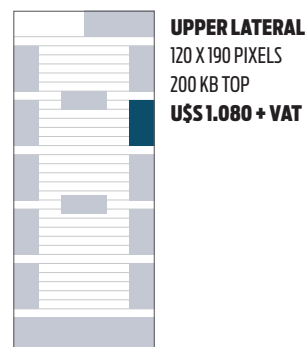

FREQUENCY

Daily (Monday thru Friday).

CIRCULATION

E-mail distribution to professionals in the tourist industry through a complete database that includes over 23.058 e-mail addresses (leisure and corporate).

DISTRIBUTION BY REGION

■ Bogotá ■ Medellín ■ Cali ■ Cartagena ■ Barranquilla ■ Otras

DISTRIBUTION BY SEGMENT

■ Agencias de viajes ■ prestadores de servicio ■ Organismos oficiales ■ Otros

Rates expressed monthly in US Dollars.