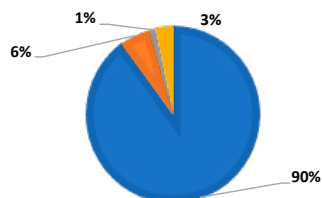

FREQUENCY

Daily (Monday thru Friday).

CIRCULATION

E-mail distribution to professionals in the tourist industry through a complete database that includes over 23.058 e-mail addresses (leisure and corporate).

DISTRIBUTION BY REGION

■ Bogotá ■ Medellín ■ Cali ■ Cartagena ■ Barranquilla ■ Otras

DISTRIBUTION BY SEGMENT

■ Agencias de viajes ■ prestadores de servicio ■ Organismos oficiales ■ Otros

HEADER
570 X 100 PIXELS
200 KB TOP
US\$ 2.160 + VAT

UPPER LATERAL
120 X 190 PIXELS
200 KB TOP
US\$ 1.080 + VAT

LOWER LATERAL
120 X 190 PIXELS
200 KB TOP
US\$ 756 + VAT

DOUBLE UPPER
120 X 380 PIXELS
200 KB TOP
US\$ 1.836 + VAT

UPPER CROSS SECTIONAL
512 X 65 PIXELS
200 KB TOP
US\$ 1.80 + VAT