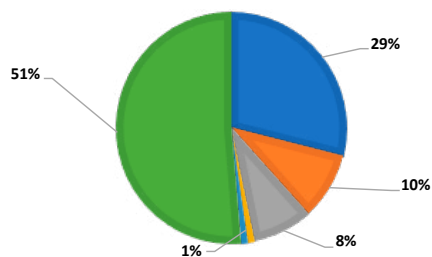

FREQUENCY

Daily (Monday thru Friday).

CIRCULATION

E-mail distribution to professionals in the tourist industry through a complete database that includes over 23.058 e-mail addresses (leisure and corporate).

DISTRIBUTION BY REGION

■ Bogotá ■ Medellín ■ Cali ■ Cartagena ■ Barranquilla ■ Otras

DISTRIBUTION BY SEGMENT

■ Agencias de viajes ■ prestadores de servicio ■ Organismos oficiales ■ Otros

HEADER
570 X 100 PIXELS
200 KB TOP
US\$ 2.160 + VAT

UPPER LATERAL
120 X 190 PIXELS
200 KB TOP
US\$ 1.080 + VAT

LOWER LATERAL
120 X 190 PIXELS
200 KB TOP
US\$ 756 + VAT

DOUBLE UPPER
120 X 380 PIXELS
200 KB TOP
US\$ 1.836 + VAT

UPPER CROSS SECTIONAL
512 X 65 PIXELS
200 KB TOP
US\$ 1.80 + VAT