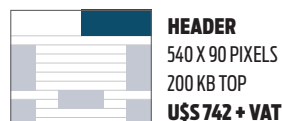

E-NEWS

EDITORIALCONTENT

It is the informative digital bulletin for Argentina produced by Ladevi Ediciones. It contains a permanently updated summary of the market's activities with the journalistic treatment that turned Ladevi into a leader in tourist communication in Latin America and the Caribbean.

FREQUENCY

Daily (Monday thru Friday).

CIRCULATION

E-mail distribution to professionals in the tourist industry through a complete database that includes over 23.058 e-mail addresses (leisure and corporate).

DISTRIBUTION BY REGION

CITY	QUANTITY
BOGOTÁ	6.672
MEDELLÍN	2.191
CALI	1.940
CARTAGENA	221
BARRANQUILLA	203
OTHERS	11.831
TOTAL	23.058

DISTRIBUTION BY SEGMENT

SEGMENT	QUANTITY
TRAVEL AGENCIES	20,752
SUPPLIERS	1,354
ORGANIZATIONS	229
OTHERS	723
TOTAL	23.058

Rates expressed in US dollars weekly.

DISCOUNTS FOR VOLUME

2 MONTHS	-5%
4 MONTHS	-10%
6 MONTHS	-15%
12 MONTHS	-20%

TECHNICAL SPECIFICATIONS

Digital files in animated JPG or Gif format only, with a top weight of 200 kb.

Submit to ventascolombia@ladevi.com,
comercial2@ladevi.com.co.

ARGENTINA

AV. CORRIENTES 880 PISO 13 - C1043AAV - BUENOS AIRES - (5411) 5217 7700

CHILE

SANTA MAGDALENA 75 OFS. 604 - PROVIDENCIA SANTIAGO DE CHILE - (562) 2244 1111

COLOMBIA

CRA 15 N° 93A-84 OFICINA 312 - BOGOTÁ - (571) - 744-7238

ECUADOR

LUXEMBURGO N34-251 Y HOLANDA - EDIFICIO PIACEVOLE TEL. (593-2) 6013910

MÉXICO

OAXACA 72, PISO 4º COL. ROMA NORTE, C.P. 06700 DELEG. CUAUHTEMOC, MÉXICO, D.F. - TEL: 55-67218834

PERÚ

JR. LOS PINOS 190 OF 1302, MIRAFLORES (511) 784 1092

URUGUAY

GARCÍA CORTINAS 2541 AP. 502 - 11300 - MONTEVIDEO - (5982) 712 0993

USA

abertini@ladevi.com - (305) 680 2083