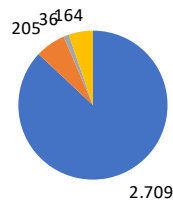

DISTRIBUTION BY SEGMENT

■ Agencias DE VIAJES ■ PRESTADORES DE SERVICIOS ■ Organismos oficiales ■ Otros

HEADER
540 X 90 PIXELS
200 KB TOP
U$S 1.200 + VAT