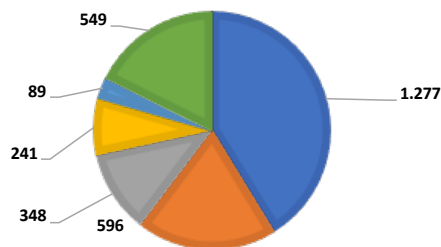

### FREQUENCY

Twice a week (Tuesdays and Thursdays).

### CIRCULATION

E-mail distribution to professionals in the tourist industry through a complete database that includes over 3.114 e-mail addresses (leisure and corporate).

### DISTRIBUTION BY REGION

■ QUITO ■ GUAYAQUIL ■ CUENCA ■ LOJA ■ MACHALA ■ Otras