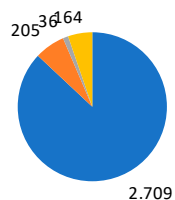

FREQUENCY

Twice a week (Tuesdays and Thursdays).

CIRCULATION

E-mail distribution to professionals in the tourist industry through a complete database that includes over 3.114 e-mail addresses (leisure and corporate).

DISTRIBUTION BY REGION

■ QUITO ■ GUAYAQUIL ■ CUENCA ■ LOJA ■ MACHALA ■ Otras

DISTRIBUTION BY SEGMENT

■ Agencias DE VIAJES ■ PRESTADORES DE SERVICIOS ■ Organismos oficiales ■ Otros

HEADER
540 X 90 PIXELS
200 KB TOP
US\$ 1.200 + VAT

UPPER LATERAL
120 X 190 PIXELS
200 KB TOP
US\$ 600 + VAT

LOWER LATERAL
120 X 190 PIXELS
200 KB TOP
US\$ 420 + VAT

UPPER DOUBLE
120 X 380 PIXELS
200 KB TOP
US\$ 1.020 +VAT

UPPER CROSS SECTION
345 X 65 PIXELS
200 KB TOP
US\$ 600+ VAT