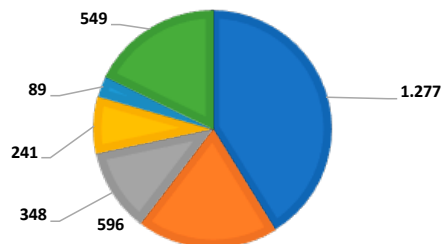

FREQUENCY

Twice a week (Tuesdays and Thursdays).

CIRCULATION

E-mail distribution to professionals in the tourist industry through a complete database that includes over 3.114 e-mail addresses (leisure and corporate).

DISTRIBUTION BY REGION

■ QUITO ■ GUAYAQUIL ■ CUENCA ■ LOJA ■ MACHALA ■ Otras

DISTRIBUTION BY SEGMENT

■ Agencias DE VIAJES ■ PRESTADORES DE SERVICIOS ■ Organismos oficiales ■ Otros

HEADER
540 X 90 PIXELS
200 KB TOP
US\$ 1.200 + VAT

UPPER LATERAL
120 X 190 PIXELS
200 KB TOP
US\$ 600 + VAT

LOWER LATERAL
120 X 190 PIXELS
200 KB TOP
US\$ 420 + VAT

UPPER DOUBLE
120 X 380 PIXELS
200 KB TOP
US\$ 1.020 +VAT

UPPER CROSS SECTION
345 X 65 PIXELS
200 KB TOP
US\$ 600+ VAT