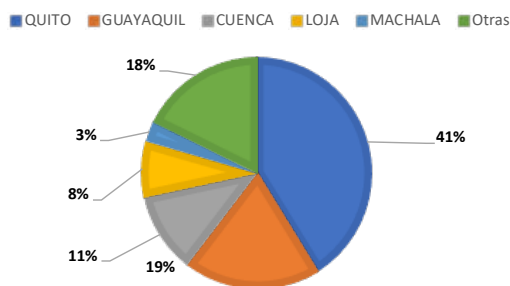

FREQUENCY

Twice a week (Tuesdays and Thursdays).

CIRCULATION

E-mail distribution to professionals in the tourist industry through a complete database that includes over 3.114 e-mail addresses (leisure and corporate).

DISTRIBUTION BY REGION

DISTRIBUTION BY SEGMENT

HEADER
540 X 90 PIXELS
200 KB TOP
US\$ 1.200 + VAT

UPPER LATERAL
120 X 190 PIXELS
200 KB TOP
US\$ 600 + VAT

LOWER LATERAL
120 X 190 PIXELS
200 KB TOP
US\$ 420 + VAT