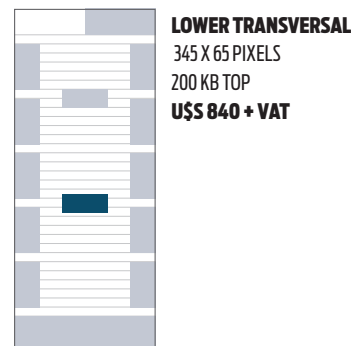

DISTRIBUTION BY SEGMENT

■ Agencias DE VIAJES ■ PRESTADORES DE SERVICIOS ■ Organismos oficiales ■ Otros

Rates weekly expressed in US dollars.

DISCOUNTS PER VOLUME

2 MONTHS	-5%
4 MONTHS	-10%
6 MONTHS	-15%
12 MONTHS	-20%

TECHNICAL SPECIFICATIONS

Digital files in JPF format or animated GIF only with a top weight of 200 kb.

Submit to publicidad@ladevi.com.

ARGENTINA: AV. CORRIENTES 880 PISO 13 - C1043AAV - BUENOS AIRES - (5411) 5217 7700 - ARGENTINA@LADEVI.COM

CHILE: SANTA MAGDALENA 75 OFS. 604 - PROVIDENCIA SANTIAGO DE CHILE - (562) 2244 1111 - CHILE@LADEVI.COM

COLOMBIA: CRA 15 Nº 93A-84 OFICINA 312 - BOGOTÁ - (571) - 744-7238 - COLOMBIA@LADEVI.COM

ECUADOR: LUXEMBURGO N34-251 Y HOLANDA - EDIFICIO PIACEVOLE TEL. (593-2) 6013910 - ECUADOR@LADEVI.COM

MÉXICO: OAXACA 72, PISO 4º COL. ROMA NORTE. C.P. 06700 DELEG. CUAUHTEMOC, MÉXICO, D.F. - TEL: 55-67218834 - MEXICO@LADEVI.COM

PERÚ: JR. LOS PINOS 190 OF 1302, MIRAFLORES (511) 784 1092 - PERU@LADEVI.COM

URUGUAY: GARCÍA CORTINAS 2541 AP. 502 - 11300 - MONTEVIDEO - (5982) 712 0993 - URUGUAY@LADEVI.COM

USA: abertini@ladevi.com - (305) 680 2083

WWW.LADEVI.COM