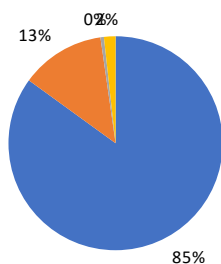

FREQUENCY

Twice a week (Tuesdays and Thursdays).

CIRCULATION

E-mail distribution to professionals in the tourist industry through a complete database that includes over 7.285 e-mail addresses (leisure and corporate).

DISTRIBUTION BY REGION

■ Lima ■ Cusco ■ Arequipa ■ Yanahuara ■ Callao ■ Otras

DISTRIBUTION BY SEGMENT

■ Agencias DE VIAJES ■ PRESTADORES DE SERVICIOS ■ Organismos oficiales ■ Otros

HEADER
540 X 90 PIXELS
200 KB TOP
U\$S 1.200 + VAT