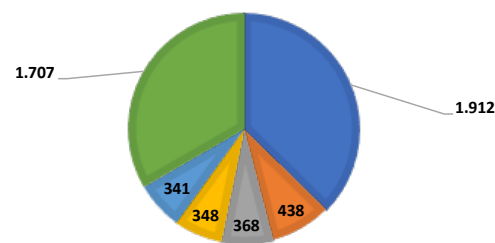

FREQUENCY

Twice a week (Tuesdays and Thursdays).

CIRCULATION

E-mail distribution to professionals in the tourist industry through a complete database that includes over 7.285 e-mail addresses (leisure and corporate).

DISTRIBUTION BY REGION

■ Lima ■ Cusco ■ Arequipa ■ Yanahuara ■ Callao ■ Otras

DISTRIBUTION BY SEGMENT

■ Agencias DE VIAJES ■ PRESTADORES DE SERVICIOS ■ Organismos oficiales ■ Otros

HEADER
540 X 90 PIXELS
200 KB TOP
U\$S 1.200 + VAT

UPPER LATERAL
120 X 190 PIXELS
200 KB TOP
U\$S 600 + VAT

LOWER LATERAL
120 X 190 PIXELS
200 KB TOP
U\$S 420 + VAT

UPPER DOUBLE
120 X 380 PIXELS
200 KB TOP
U\$S 1.020 + VAT

UPPER CROSS SECTION
345 X 65 PIXELS
200 KB TOP
U\$S 600+ VAT