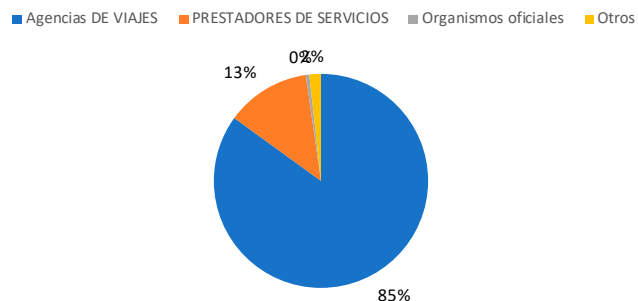

FREQUENCY

Twice a week (Tuesdays and Thursdays).

CIRCULATION

E-mail distribution to professionals in the tourist industry through a complete database that includes over 7.285 e-mail addresses (leisure and corporate).

DISTRIBUTION BY REGION

DISTRIBUTION BY SEGMENT

HEADER
540 X 90 PIXELS
200 KB TOP
US\$ 1.200 + VAT

UPPER LATERAL
120 X 190 PIXELS
200 KB TOP
US\$ 600 + VAT

LOWER LATERAL
120 X 190 PIXELS
200 KB TOP
US\$ 420 + VAT