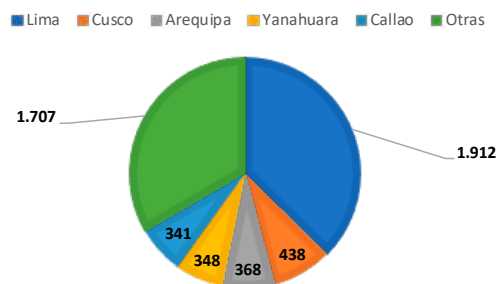

FREQUENCY

Twice a week (Tuesdays and Thursdays).

CIRCULATION

E-mail distribution to professionals in the tourist industry through a complete database that includes over 7.285 e-mail addresses (leisure and corporate).

DISTRIBUTION BY REGION

DISTRIBUTION BY SEGMENT

HEADER
540 X 90 PIXELS
200 KB TOP
US\$ 1.200 + VAT

UPPER LATERAL
120 X 190 PIXELS
200 KB TOP
US\$ 600 + VAT

LOWER LATERAL
120 X 190 PIXELS
200 KB TOP
US\$ 420 + VAT