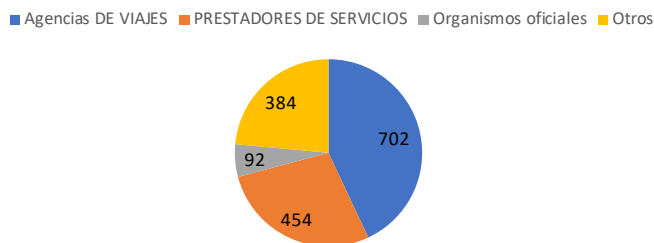

FREQUENCY

Weekly (Tuesdays).

B2B CIRCULATION

E-mail distribution to professionals in the tourist industry through a complete database that includes over 1.199 e-mail addresses (leisure and corporate).

DISTRIBUTION BY REGION

DISTRIBUTION BY SEGMENT

HEADER
540 X 90 PIXELS
200 KB TOP
U\$S 440 + VAT

UPPER LATERAL
120 X 190 PIXELS
200 KB TOP
U\$S 200 + VAT

LOWER LATERAL
120 X 190 PIXELS
200 KB TOP
U\$S 140 + VAT

UPPER DOUBLE
120 X 380 PIXELS
200 KB TOP
U\$S 340 + VAT