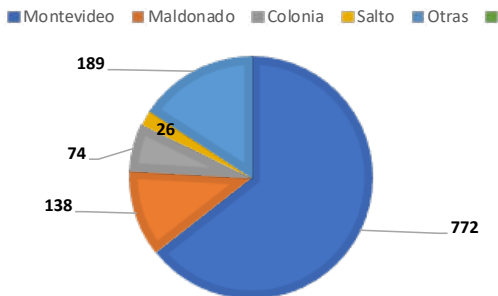

FREQUENCY

Weekly (Tuesdays).

B2B CIRCULATION

E-mail distribution to professionals in the tourist industry through a complete database that includes over 1.199 e-mail addresses (leisure and corporate).

DISTRIBUTION BY REGION

DISTRIBUTION BY SEGMENT

HEADER
540 X 90 PIXELS
200 KB TOP
U\$S 440 + VAT

UPPER LATERAL
120 X 190 PIXELS
200 KB TOP
U\$S 200 + VAT

LOWER LATERAL
120 X 190 PIXELS
200 KB TOP
U\$S 140 + VAT

UPPER DOUBLE
120 X 380 PIXELS
200 KB TOP
U\$S 340 + VAT