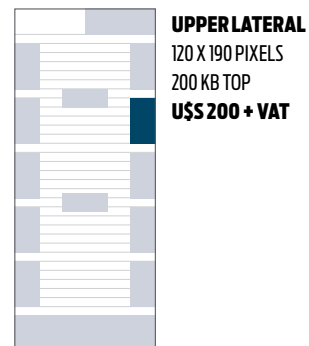

FREQUENCY

Weekly (Tuesdays).

B2B CIRCULATION

E-mail distribution to professionals in the tourist industry through a complete database that includes over 1.199 e-mail addresses (leisure and corporate).

DISTRIBUTION BY REGION

■ Montevideo ■ Maldonado ■ Colonia ■ Salto ■ Otras ■

DISTRIBUTION BY SEGMENT

■ Agencias DE VIAJES ■ PRESTADORES DE SERVICIOS ■ Organismos oficiales ■ Otros

Rates expressed weekly in US dollars.

DISCOUNTS FOR VOLUME