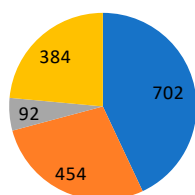

FREQUENCY

Weekly (Tuesdays).

B2B CIRCULATION

E-mail distribution to professionals in the tourist industry through a complete database that includes over 1.199 e-mail addresses (leisure and corporate).

DISTRIBUTION BY REGION

■ Montevideo ■ Maldonado ■ Colonia ■ Salto ■ Otras ■

DISTRIBUTION BY SEGMENT

■ Agencias DE VIAJES ■ PRESTADORES DE SERVICIOS ■ Organismos oficiales ■ Otros

Rates expressed weekly in US dollars.

DISCOUNTS FOR VOLUME