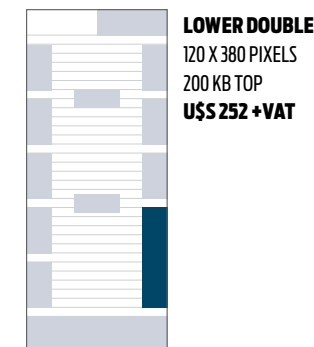

Rates expressed weekly in US dollars.

DISCOUNTS FOR VOLUME

2 MONTHS	-5%
4 MONTHS	-10%
6 MONTHS	-15%
12 MONTHS	-20%

TECHNICAL SPECIFICATIONS

Digital files in JPG or animated Gif format only, with a top weight of 200 kb.
Submit to publicidad@ladevi.com.

ARGENTINA: AV. CORRIENTES 880 PISO 13 - C1043AAV - BUENOS AIRES - (5411) 5217 7700 - ARGENTINA@LADEVI.COM

CHILE: SANTA MAGDALENA 75 OFS. 604 - PROVIDENCIA SANTIAGO DE CHILE - (562) 2244 1111 - CHILE@LADEVI.COM

COLOMBIA: CRA 15 Nº 93A-84 OFICINA 312 - BOGOTÁ - (571) - 744-7238 - COLOMBIA@LADEVI.COM

ECUADOR: LUXEMBURGO N34-251 Y HOLANDA - EDIFICIO PIACEVOLE TEL. (593-2) 6013910 - ECUADOR@LADEVI.COM

MÉXICO: OAXACA 72, PISO 4º COL. ROMA NORTE, C.P. 06700 DELEG. CUAUHTEMOC, MÉXICO, D.F. - TEL: 55-67218834 - MEXICO@LADEVI.COM

PERÚ: JR. LOS PINOS 190 OF 1302, MIRAFLORES (511) 784 1092 - PERU@LADEVI.COM

URUGUAY: GARCÍA CORTINAS 2541 AP. 502 - 11300 - MONTEVIDEO - (5982) 712 0993 - URUGUAY@LADEVI.COM

USA: abertini@ladevi.com - (305) 680 2083

WWW.LADEVI.COM