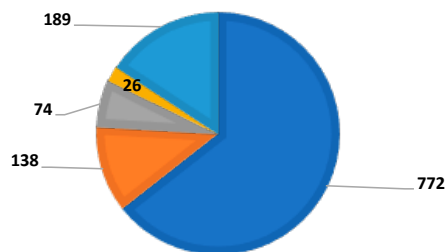

FREQUENCY

Weekly (Tuesdays).

B2B CIRCULATION

E-mail distribution to professionals in the tourist industry through a complete database that includes over 1.199 e-mail addresses (leisure and corporate).

DISTRIBUTION BY REGION

■ Montevideo ■ Maldonado ■ Colonia ■ Salto ■ Otras ■

DISTRIBUTION BY SEGMENT

■ Agencias DE VIAJES ■ PRESTADORES DE SERVICIOS ■ Organismos oficiales ■ Otros

Rates expressed weekly in US dollars.

DISCOUNTS FOR VOLUME