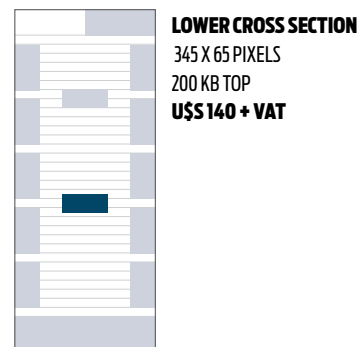

FREQUENCY

Weekly (Tuesdays).

B2B CIRCULATION

E-mail distribution to professionals in the tourist industry through a complete database that includes over 1.199 e-mail addresses (leisure and corporate).

DISTRIBUTION BY REGION

■ Montevideo ■ Maldonado ■ Colonia ■ Salto ■ Otras ■

DISTRIBUTION BY SEGMENT

■ Agencias DE VIAJES ■ PRESTADORES DE SERVICIOS ■ Organismos oficiales ■ Otros

Rates expressed weekly in US dollars.

DISCOUNTS FOR VOLUME