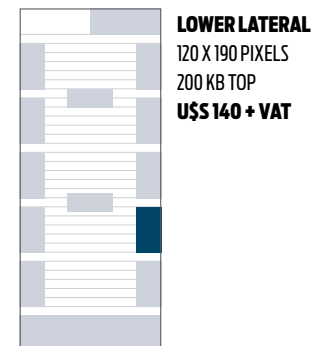

FREQUENCY

Weekly (Tuesdays).

B2B CIRCULATION

E-mail distribution to professionals in the tourist industry through a complete database that includes over 1.199 e-mail addresses (leisure and corporate).

DISTRIBUTION BY REGION

■ Montevideo ■ Maldonado ■ Colonia ■ Salto ■ Otras ■

DISTRIBUTION BY SEGMENT

■ Agencias DE VIAJES ■ PRESTADORES DE SERVICIOS ■ Organismos oficiales ■ Otros

Rates expressed weekly in US dollars.

DISCOUNTS FOR VOLUME