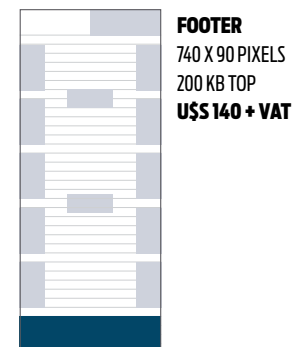

Rates expressed weekly in US dollars.

DISCOUNTS FOR VOLUME

2 MONTHS	-5%
4 MONTHS	-10%
6 MONTHS	-15%
12 MONTHS	-20%

TECHNICAL SPECIFICATIONS

Digital files in JPG or animated Gif format only, with a top weight of 200 kb.
Submit to publicidad@ladevi.com.

ARGENTINA: AV. CORRIENTES 880 PISO 13 - C1043AAV - BUENOS AIRES - (5411) 5217 7700 - ARGENTINA@LADEVI.COM

CHILE: SANTA MAGDALENA 75 OFS. 604 - PROVIDENCIA SANTIAGO DE CHILE - (562) 2244 1111 - CHILE@LADEVI.COM

COLOMBIA: CRA 15 Nº 93A-84 OFICINA 312 - BOGOTÁ - (571) - 744-7238 - COLOMBIA@LADEVI.COM

ECUADOR: LUXEMBURGO N34-251 Y HOLANDA - EDIFICIO PIACEVOLE TEL. (593-2) 6013910 - ECUADOR@LADEVI.COM

MÉXICO: OAXACA 72, PISO 4º COL. ROMA NORTE, C.P. 06700 DELEG. CUAUHTEMOC, MÉXICO, D.F. - TEL: 55-67218834 - MEXICO@LADEVI.COM

PERÚ: JR. LOS PINOS 190 OF 1302, MIRAFLORES (511) 784 1092 - PERU@LADEVI.COM

URUGUAY: GARCÍA CORTINAS 2541 AP. 502 - 11300 - MONTEVIDEO - (5982) 712 0993 - URUGUAY@LADEVI.COM

USA: abertini@ladevi.com - (305) 680 2083

WWW.LADEVI.COM