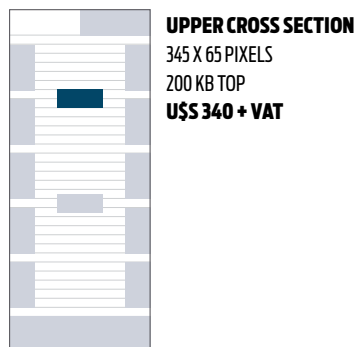

FREQUENCY

Weekly (Tuesdays).

B2B CIRCULATION

E-mail distribution to professionals in the tourist industry through a complete database that includes over 1.199 e-mail addresses (leisure and corporate).

DISTRIBUTION BY REGION

■ Montevideo ■ Maldonado ■ Colonia ■ Salto ■ Otras ■

DISTRIBUTION BY SEGMENT

■ Agencias DE VIAJES ■ PRESTADORES DE SERVICIOS ■ Organismos oficiales ■ Otros

Rates expressed weekly in US dollars.

DISCOUNTS FOR VOLUME