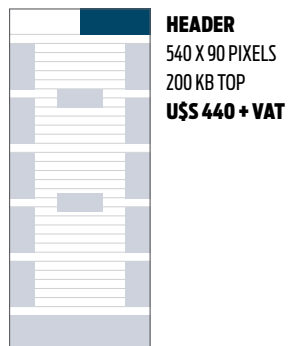

Rates expressed weekly in US dollars.

DISCOUNTS FOR VOLUME

2 MONTHS	-5%
4 MONTHS	-10%
6 MONTHS	-15%
12 MONTHS	-20%

TECHNICAL SPECIFICATIONS

Digital files in JPG or animated Gif format only, with a top weight of 200 kb.
Submit to publicidad@ladevi.com.

ARGENTINA: AV. CORRIENTES 880 PISO 13 - C1043AAV - BUENOS AIRES - (5411) 5217 7700 - ARGENTINA@LADEVI.COM

CHILE: SANTA MAGDALENA 75 OFS. 604 - PROVIDENCIA SANTIAGO DE CHILE - (562) 2244 1111 - CHILE@LADEVI.COM

COLOMBIA: CRA 15 Nº 93A-84 OFICINA 312 - BOGOTÁ - (571) - 744-7238 - COLOMBIA@LADEVI.COM

ECUADOR: LUXEMBURGO N34-251 Y HOLANDA - EDIFICIO PIACEVOLE TEL. (593-2) 6013910 - ECUADOR@LADEVI.COM

MÉXICO: OAXACA 72, PISO 4º COL. ROMA NORTE, C.P. 06700 DELEG. CUAUHTEMOC, MÉXICO, D.F. - TEL: 55-67218834 - MEXICO@LADEVI.COM

PERÚ: JR. LOS PINOS 190 OF 1302, MIRAFLORES (511) 784 1092 - PERU@LADEVI.COM

URUGUAY: GARCÍA CORTINAS 2541 AP. 502 - 11300 - MONTEVIDEO - (5982) 712 0993 - URUGUAY@LADEVI.COM

USA: abertini@ladevi.com - (305) 680 2083

WWW.LADEVI.COM