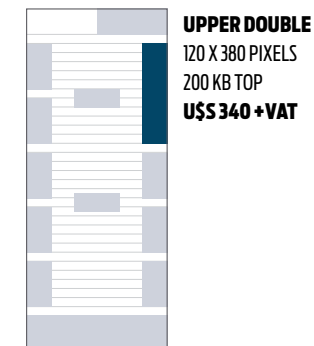

FREQUENCY

Weekly (Tuesdays).

B2B CIRCULATION

E-mail distribution to professionals in the tourist industry through a complete database that includes over 1.199 e-mail addresses (leisure and corporate).

DISTRIBUTION BY REGION

■ Montevideo ■ Maldonado ■ Colonia ■ Salto ■ Otras ■

DISTRIBUTION BY SEGMENT

■ Agencias DE VIAJES ■ PRESTADORES DE SERVICIOS ■ Organismos oficiales ■ Otros

Rates expressed weekly in US dollars.

DISCOUNTS FOR VOLUME