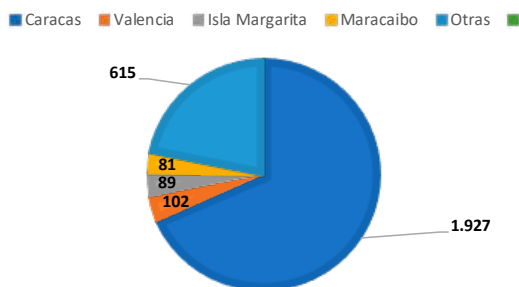

FREQUENCY

Weekly (Tuesdays).

B2B CIRCULATION

E-mail distribution to professionals in the tourist industry through a complete database that includes over 2.814 e-mail addresses (leisure and corporate).

DISTRIBUTION BY REGION

DISTRIBUTION BY SEGMENT

HEADER
540 X 90 PIXELS
200 KB TOP
US\$ 440 + VAT

UPPER LATERAL
120 X 190 PIXELS
200 KB TOP
US\$ 200 + VAT

LOWER LATERAL
120 X 190 PIXELS
200 KB TOP
US\$ 140 + VAT

UPPER DOUBLE
120 X 380 PIXELS
200 KB TOP
US\$ 340 + VAT